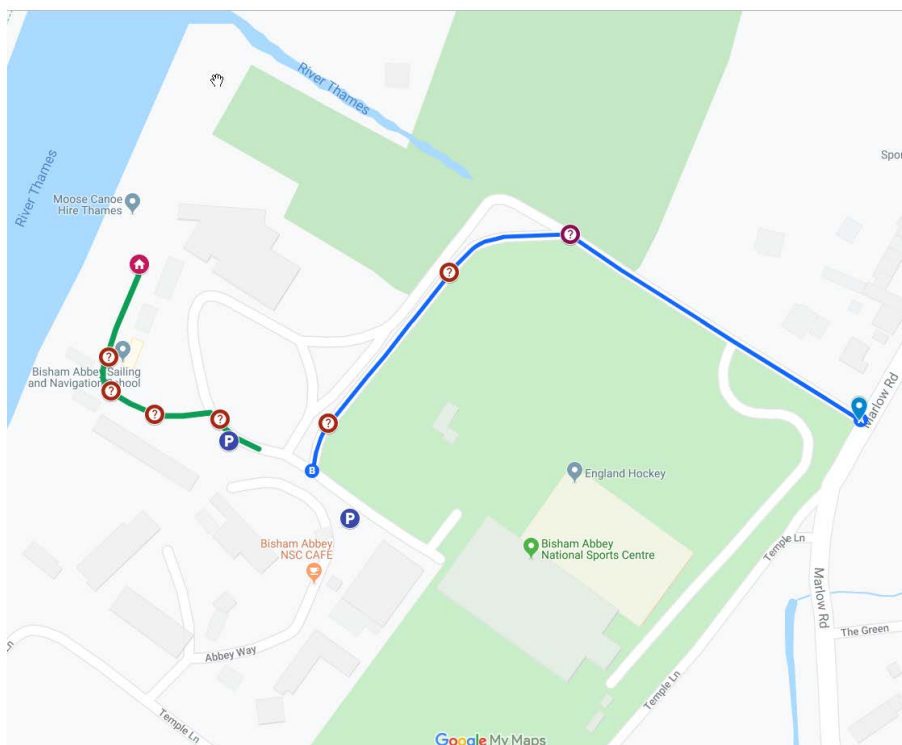

Directions to Moose Canoe Hire Base SL7 1RR

We are based at the National Sports Centre, Bisham Abbey SL7 1RR
Just off the Bisham Roundabout on the A404 and off the Marlow Road

Enter the National Sports Centre and drive through the barriers which are automatic.

Directions in the grounds

Continue Straight on and follow the signs for the Sailing School, passing the tennis courts, turn to the left and pass the Abbey on your right.

Parking

Parking bays are straight ahead. You can park in any allocated space on site for no charge.

On foot, follow the signs for the Sailing School and walk through a gap. You will see the Sailing School and the river ahead.

Continue past the Sailing School and toward the trees along the path by the river where you will find us.

If you are running very late or need any help, please call 01491 520002 or Whatsapp us on 07903505868

www.moosecanoehire.com

There is a cafe and WCs in the National Sports Centre
Our WC's and changing facilities are next to our boats (not in the sailing school).